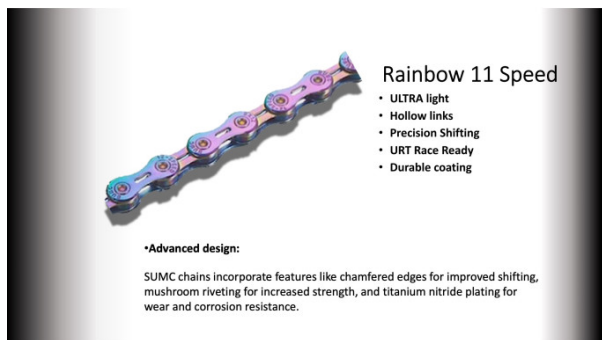

## 11s CHAIN SUMC 116 LINKS (SX11EL) Rainbow

**Product code: D007.1**

**Availability: 2 - 3 Days**

**Price: R875.00**

**Short Description**  
SX11EL Rainbow